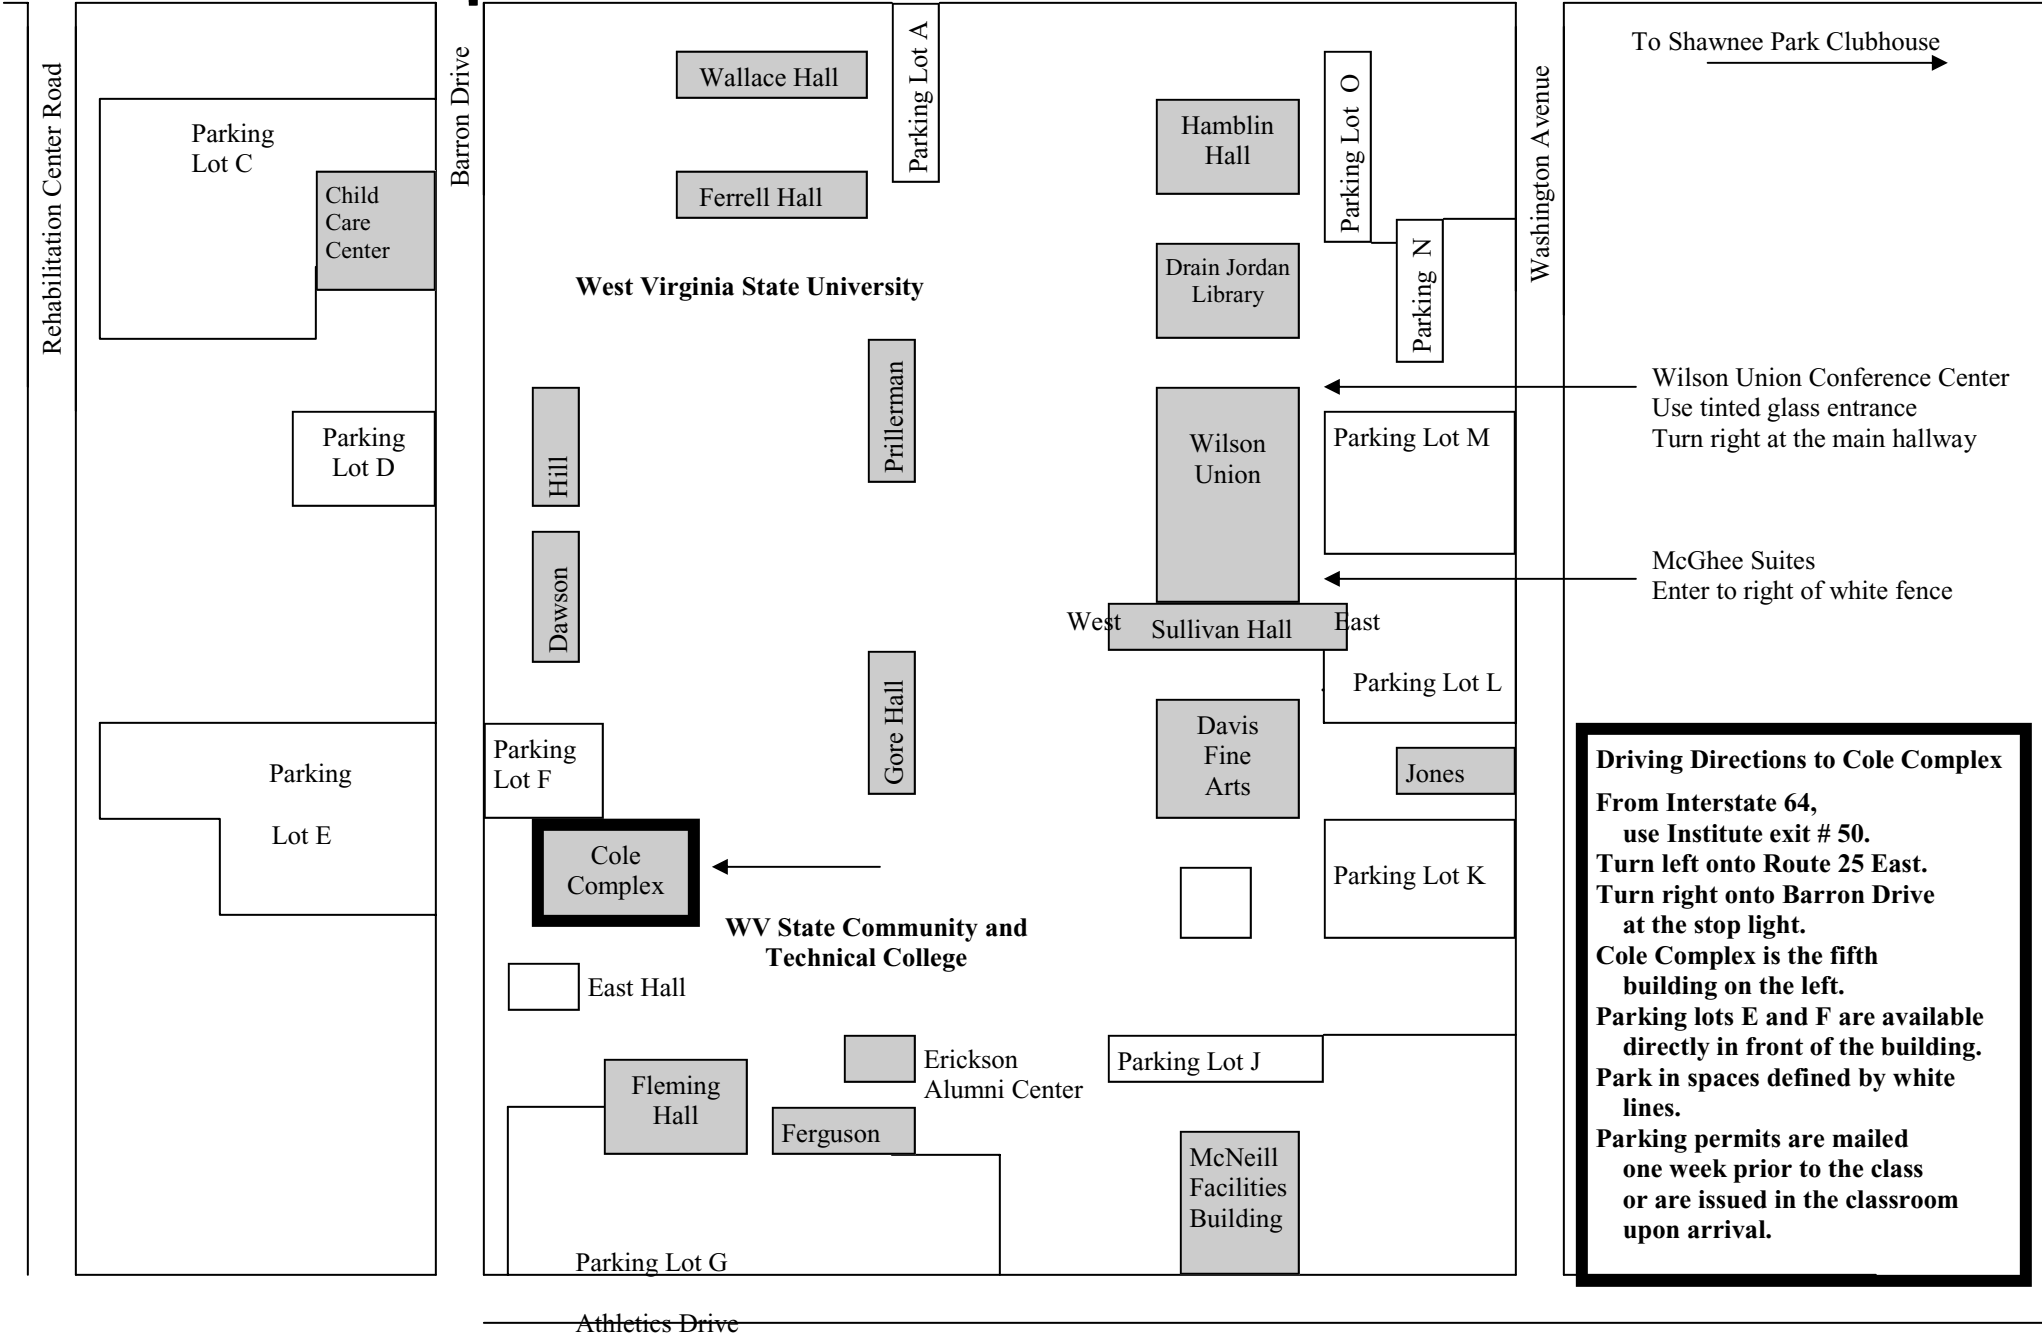

Route 25

To Shawnee Park Clubhouse →

Wilson Union Conference Center  
Use tinted glass entrance  
Turn right at the main hallway

McGhee Suites  
Enter to right of white fence

**Driving Directions to Cole Complex**  
**From Interstate 64,**  
**use Institute exit # 50.**  
**Turn left onto Route 25 East.**  
**Turn right onto Barron Drive**  
**at the stop light.**  
**Cole Complex is the fifth**  
**building on the left.**  
**Parking lots E and F are available**  
**directly in front of the building.**  
**Park in spaces defined by white**  
**lines.**  
**Parking permits are mailed**  
**one week prior to the class**  
**or are issued in the classroom**  
**upon arrival.**